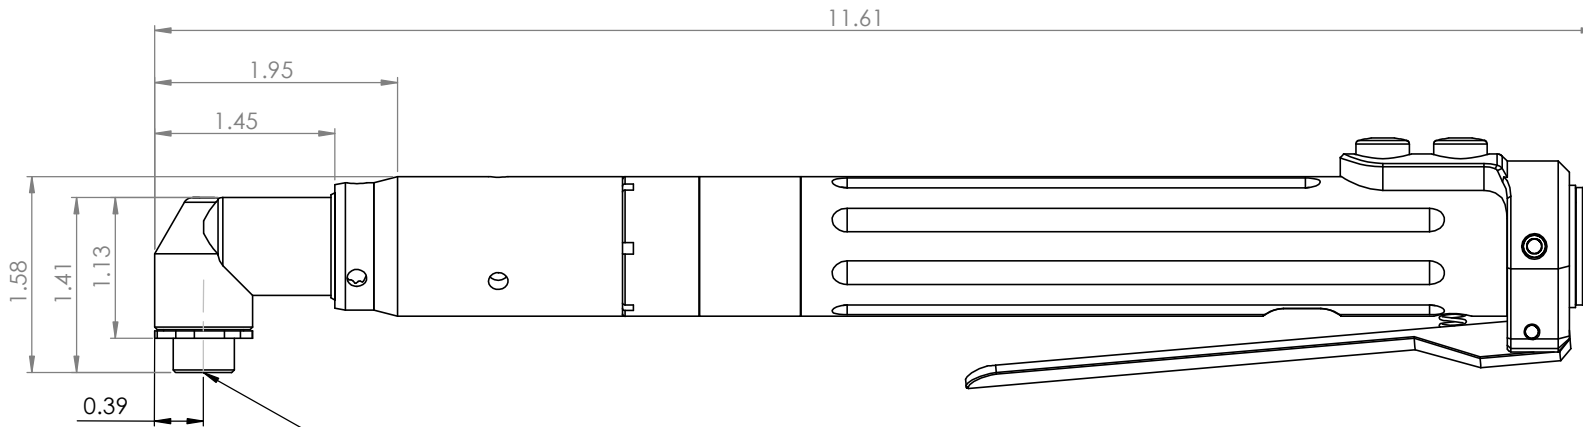

8 7 6 5 4 3 2 1

FX STYLE TOOLS CAN BE CONVERTED TO RQ STYLE THROUGH SERVICE ORDER MODIFICATION

PROPRIETARY AND CONFIDENTIAL:

TITLE:
ASG-SD2500-10RQ
ASG-SD2500-20RQ
ASG-SD2500-35RQ

DATE: 9/1/22 DRAWN BY: CJC

SIZE: B REV: J

DO NOT SCALE DRAWING SHEET 1 OF 1

8 7 6 5 4 3 2 1