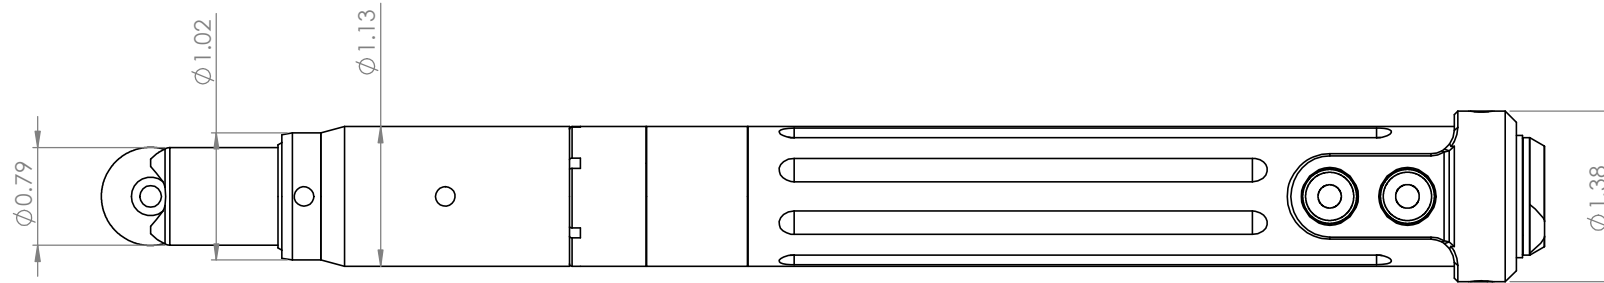

8 7 6 5 4 3 2 1

FX STYLE TOOLS CAN BE CONVERTED TO RQ STYLE THROUGH SERVICE ORDER MODIFICATION

PROPRIETARY AND CONFIDENTIAL:

TITLE:
ASG-SD2500-10RQ
ASG-SD2500-20RQ
ASG-SD2500-35RQ

DATE: 9/1/22 DRAWN BY: CJC

SIZE: B REV: J

DO NOT SCALE DRAWING SHEET 1 OF 1

8 7 6 5 4 3 2 1