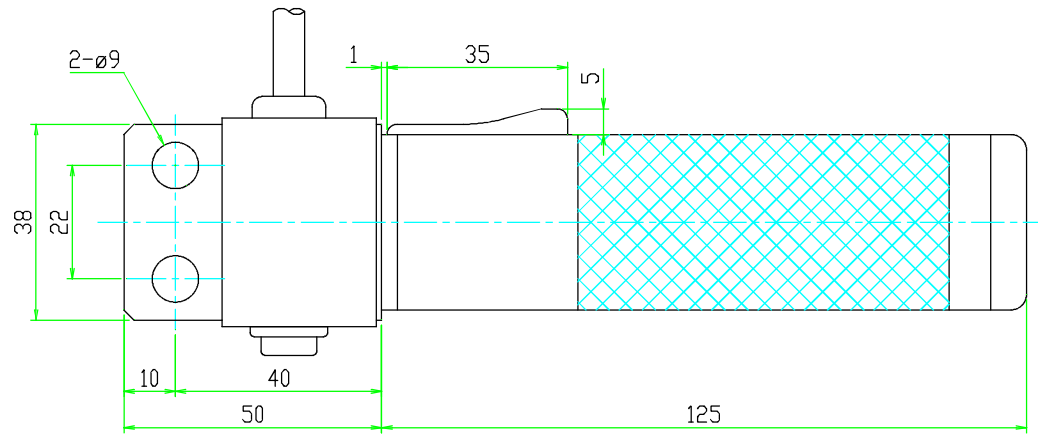

ASG EH2 Series Support Handle - With Trigger

Model	Rev No.
ASG-ENRH-SH02	00 (2009.06.27)

www.asg-jergens.com (888) 486-6163