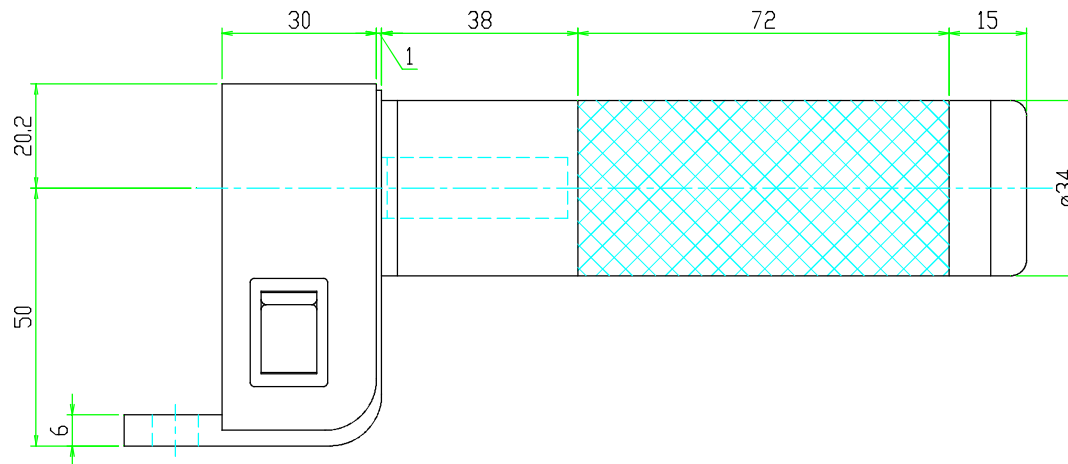

ASG EH2 Series Support Handle - With Trigger

Model	Rev No.
ASG-ENRH-SH02	00 (2009.06.27)

www.asg-jergens.com (888) 486-6163