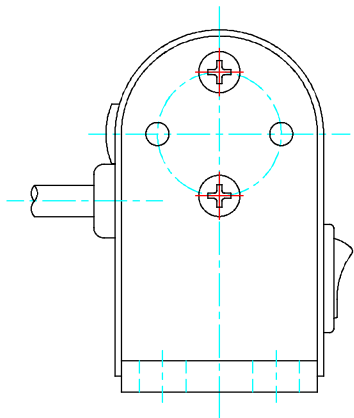

ASG EH2 Series Support Handle - With Trigger

Model	Rev No.
ASG-ENRH-SH02	00 (2009.06.27)

www.asg-jergens.com (888) 486-6163