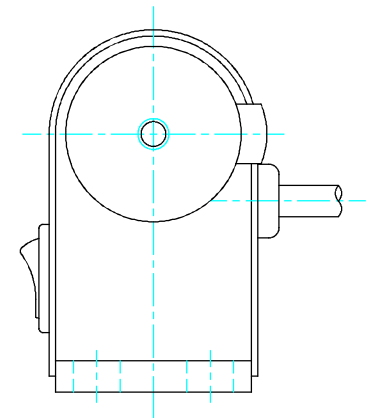

ASG EH2 Series Support Handle - With Trigger

Model	Rev No.
ASG-ENRH-SH02	00 (2009.06.27)

www.asg-jergens.com (888) 486-6163