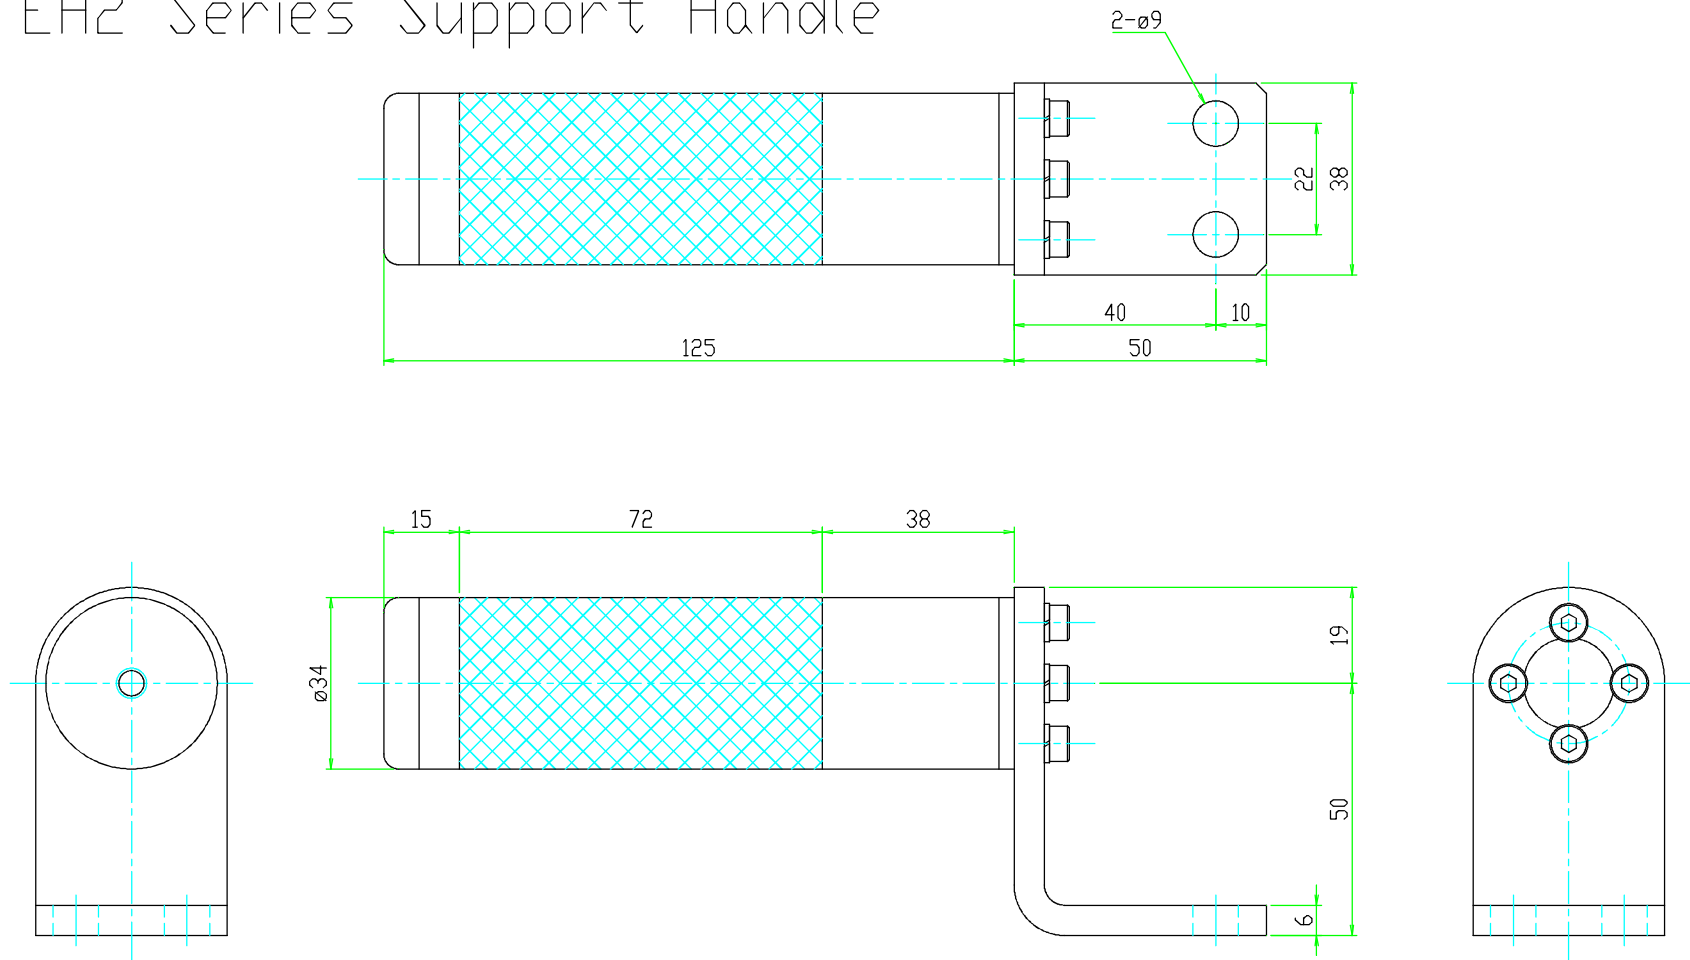

# ASG EH2 Series Support Handle

Model	Rev No.
ASG-ENRH-SH01	00 (2009.06.27)

[www.asg-jergens.com](http://www.asg-jergens.com) (888) 486-6163