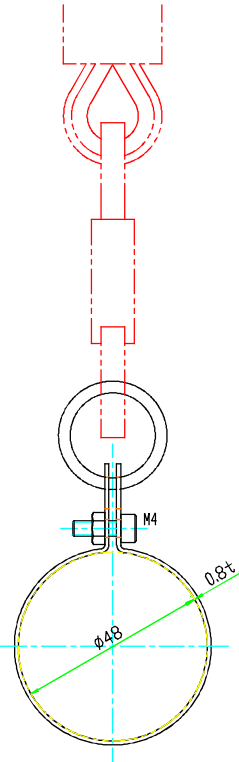

# ASG EH2 Series Tool Hanger

Model	Rev No.
ASG-ENRH-SB02	00 (2009.06.27)