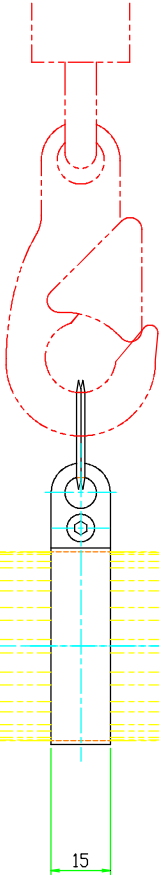

# ASG EH2 Series Tool Hanger

Model	Rev No.
ASG-ENRH-SB02	00 (2009.06.27)