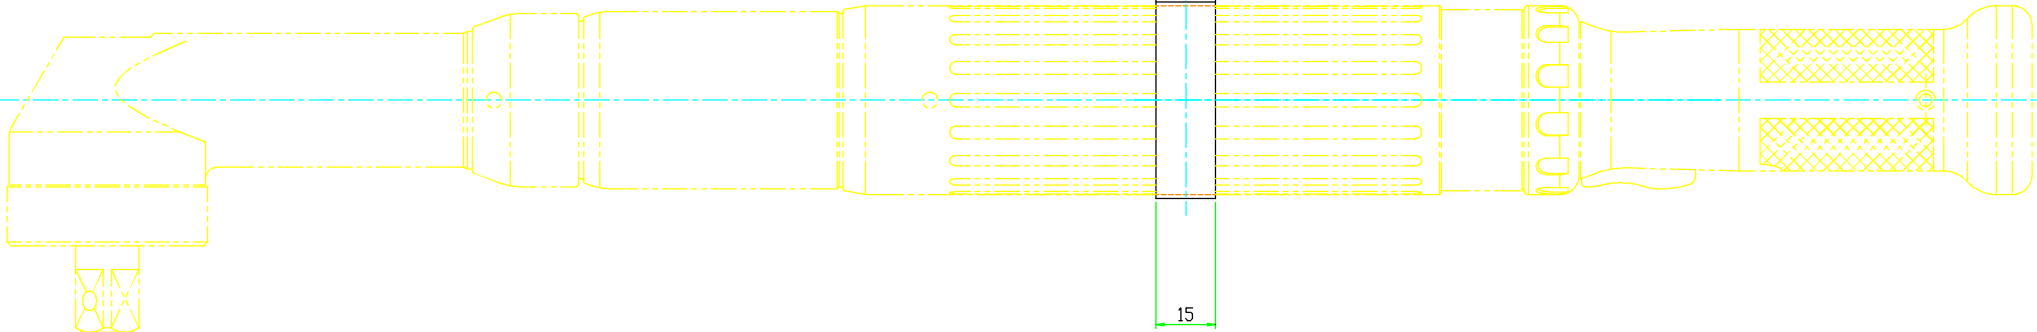

# ASG EH2 Series Tool Hanger

Model	Rev No.
ASG-ENRH-SB02	00 (2009.06.27)