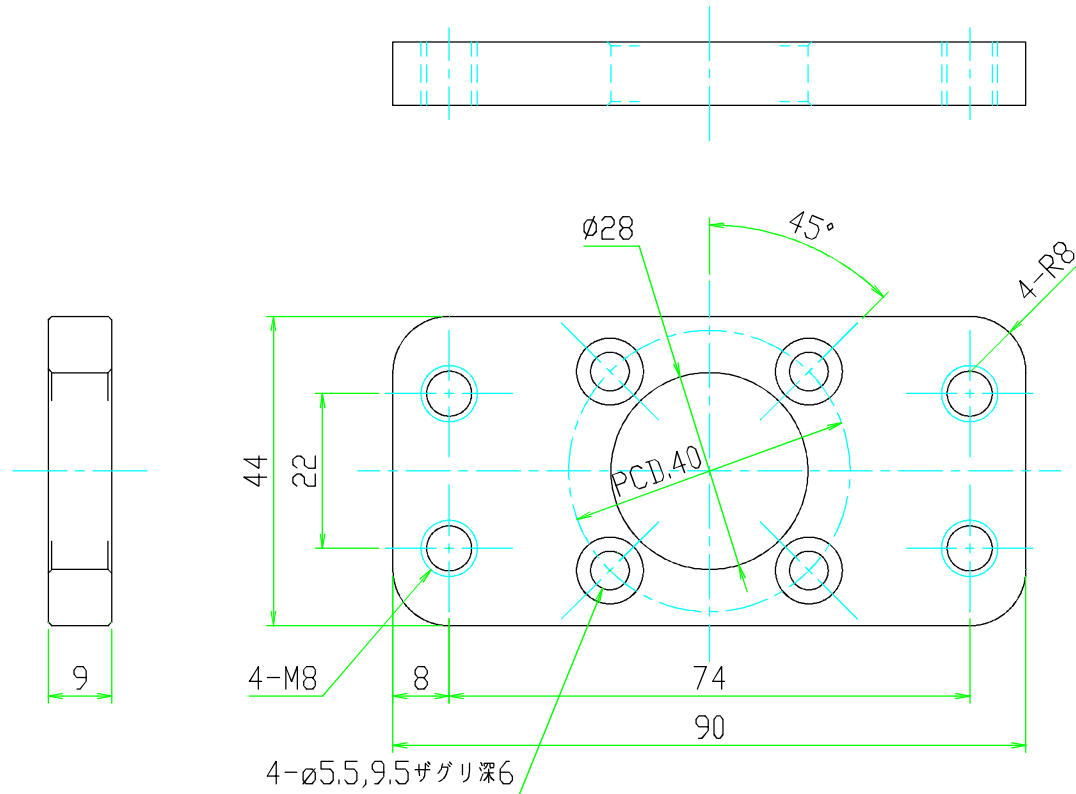

# ASG EH2 Series Reaction Plate

Model	Rev No.
ASG-ENRH-RP35W	00 (2009.06.27)

www.asg-jergens.com (888) 486-6163