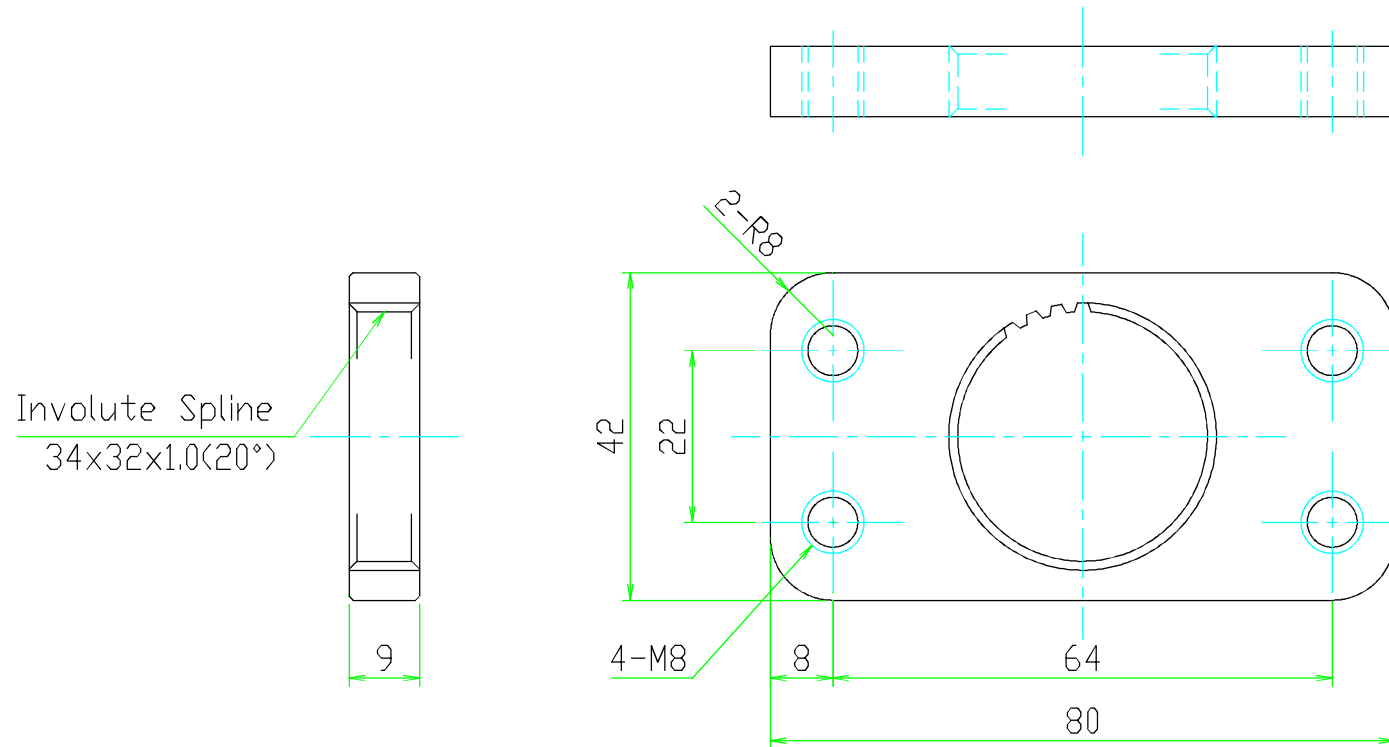

ASG EH2 Series Reaction Plate

Model	Rev No.
ASG-ENRH-RP20W	00 (2009.06.27)

www.asg-jergens.com

(888) 486-6163