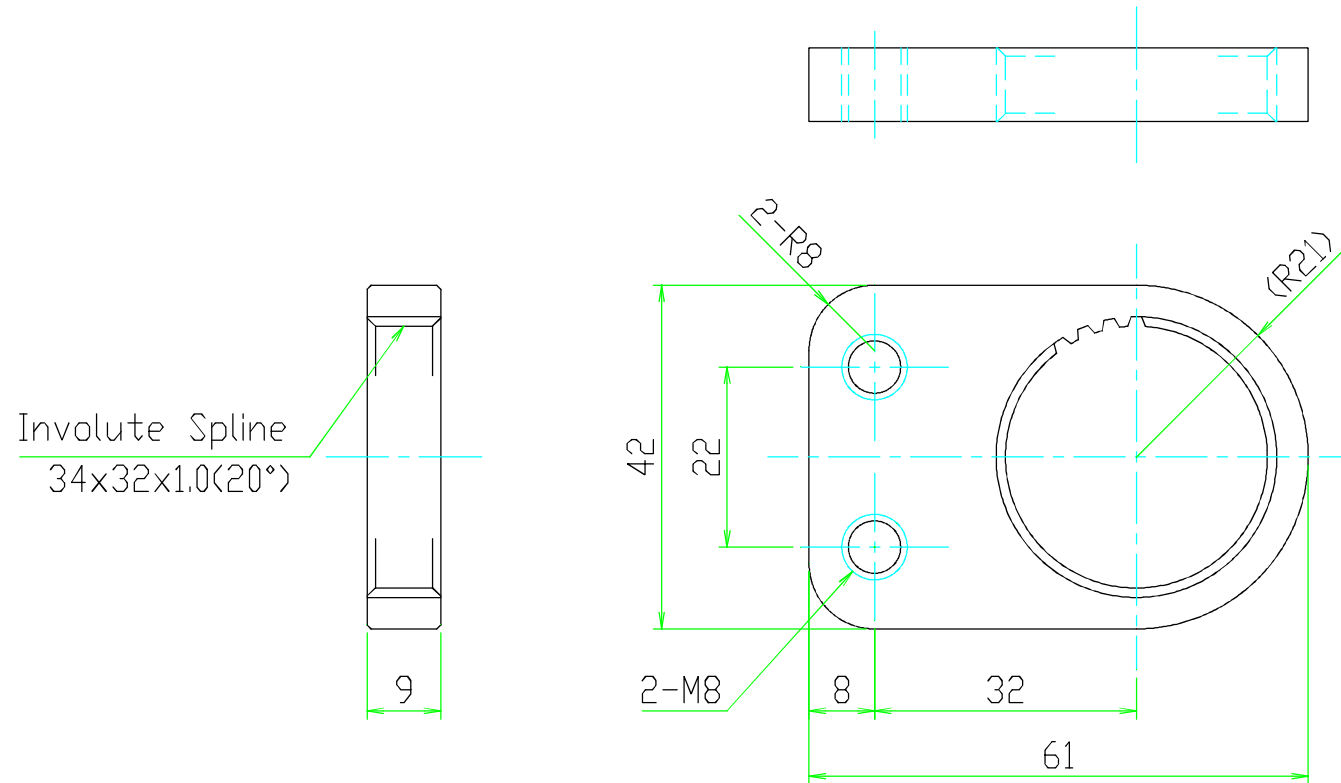

ASG EH2 Series Reaction Plate

Model	Rev No.
ASG-ENRH-RP20S	00 (2009.06.27)

www.asg-jergens.com (888) 486-6163