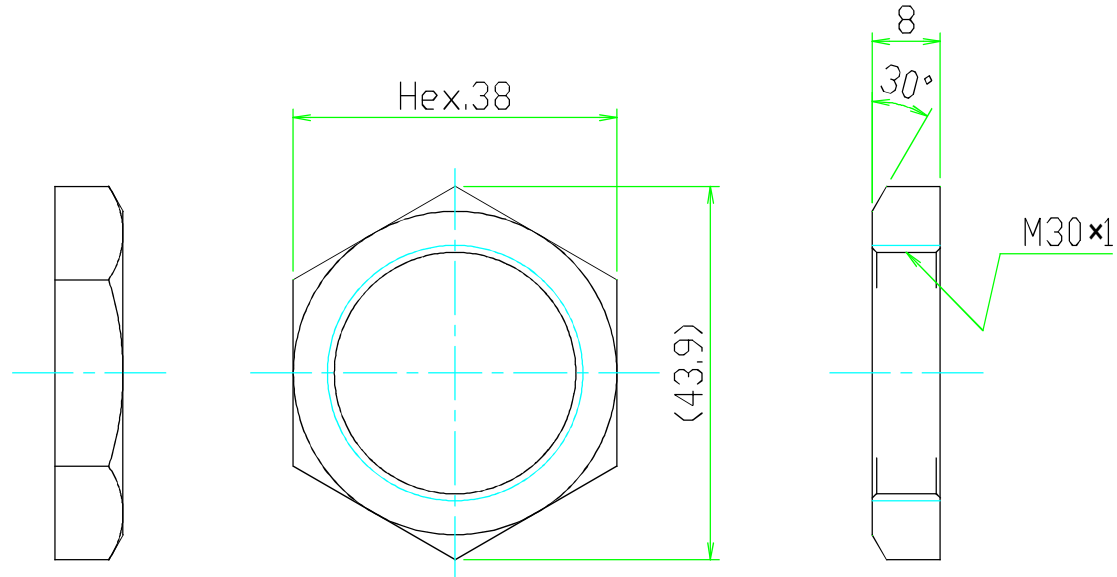

ASG EH2 Series Locknut

Model	Rev No.
ASG-ENRH-LNM30	00 (2009.06.27)

www.asg-jergens.com

(888) 486-6163