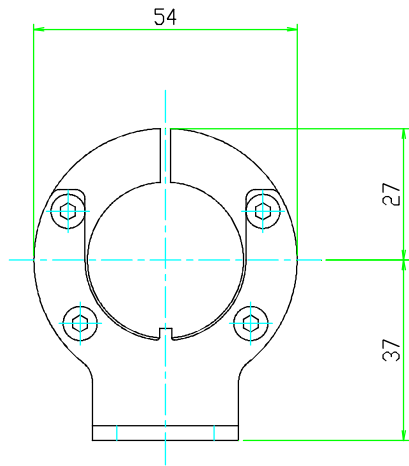

ASG EH2 Series Tool Hanger

Model	Rev No.
ASG-EH2-SH01	00 (2009.06.27)