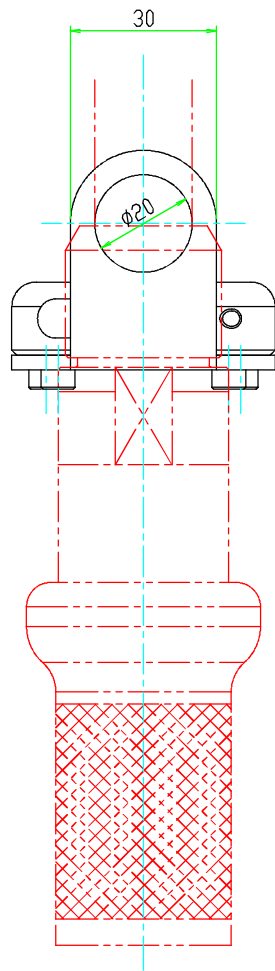

ASG EH2 Series Tool Hanger

Model	Rev No.
ASG-EH2-SH01	00 (2009.06.27)