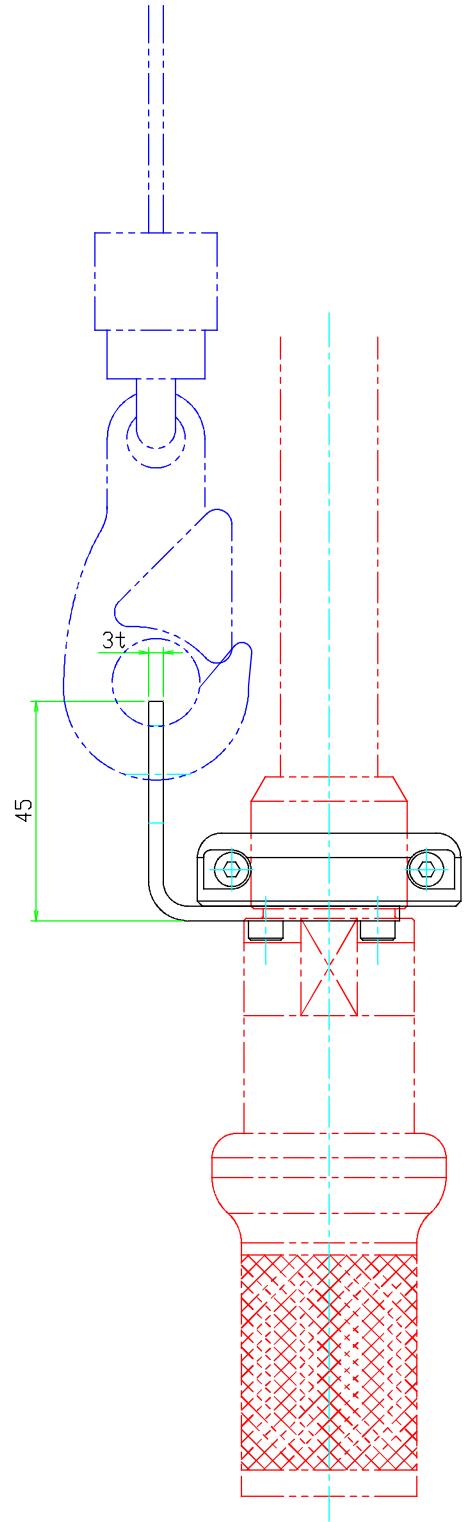

ASG EH2 Series Tool Hanger

Model	Rev No.
ASG-EH2-SH01	00 (2009.06.27)