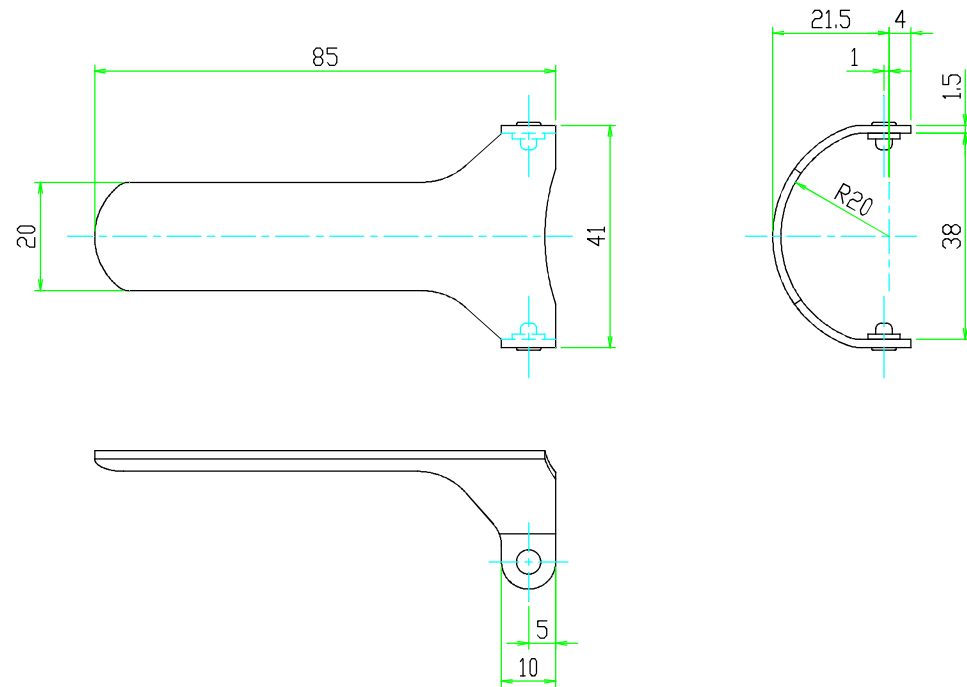

ASG EH2 Series Short Lever Switch

Model	Rev No.
ASG-EH2-LS01	00 (2009.06.27)

www.asg-jergens.com (888) 486-6163